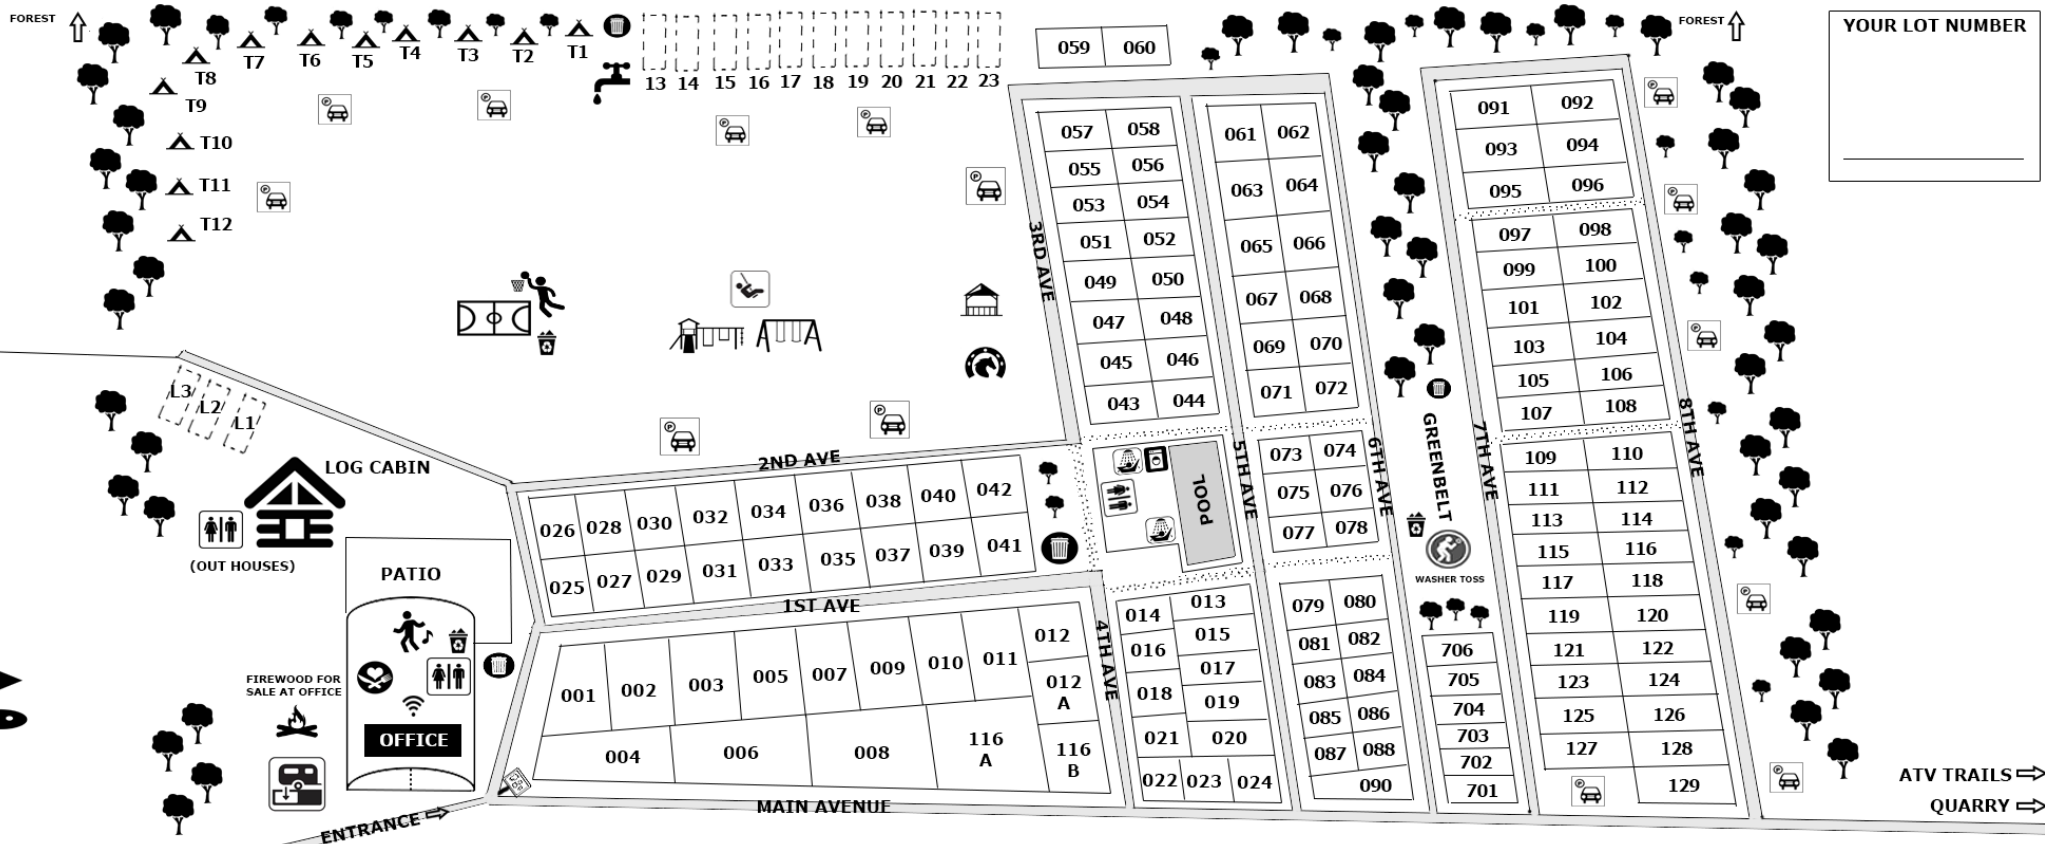

Campground Map

YOUR LOT NUMBER

- WALK PATH
NO VEHICLE ACCESS
- TENTING
- LAUNDRY
- HORSESHOE PITS
- PLAYGROUND
- DUMP STATION
- GOLF COURSE
- GARBAGE
- ROAD
VEHICLES PERMITTED
- SERVICED LOTS
- FREE WIFI
- RECYCLING BIN
(BOTTLES ONLY)
- WASHROOMS
- CAMPER LOTS
- PARKING
ALL LOTS
INCLUDE PARKING
- RECREATION
(DANCE/BINGO)
- BASKETBALL COURT
- SHOWERS
(COIN OPERATED)
- CANTEN
- WATER
- ATV TRAILS
- QUARRY